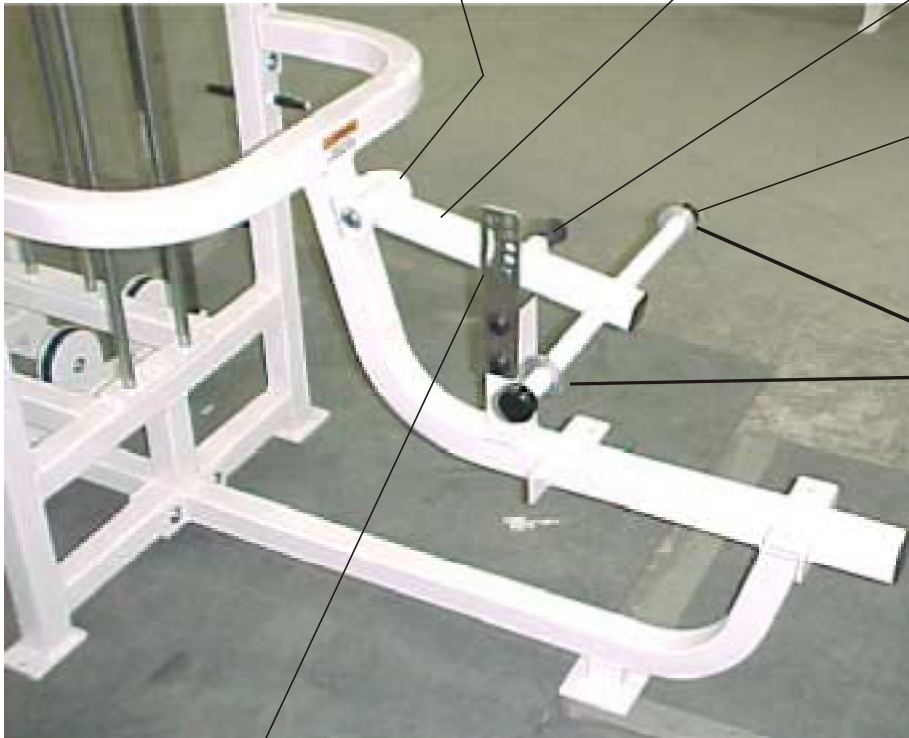

STRENGTH 9000 SERIES TRAINING EQUIPMENT

SU45 Lat Pulldown

STRENGTH 9000 SERIES TRAINING EQUIPMENT

SU45 Lat Pulldown Seat Frame Assembly

Bushing 3/4"
0017-00004-0929

Thigh Restraint
SM15-S0002-0000

Pull Pin
SK50-S0006-0000

Shaft Collar
0017-00009-0942
Black Rubber Cap
0017-00042-0953

Washers
0017-00104-0316

Grooved Pin Stop
OK50-P0590-0000
Retaining Clip
0017-00100-0190

Lat Bench Service Kit
(w/weldments & hardware)
SL50-S0103-0000