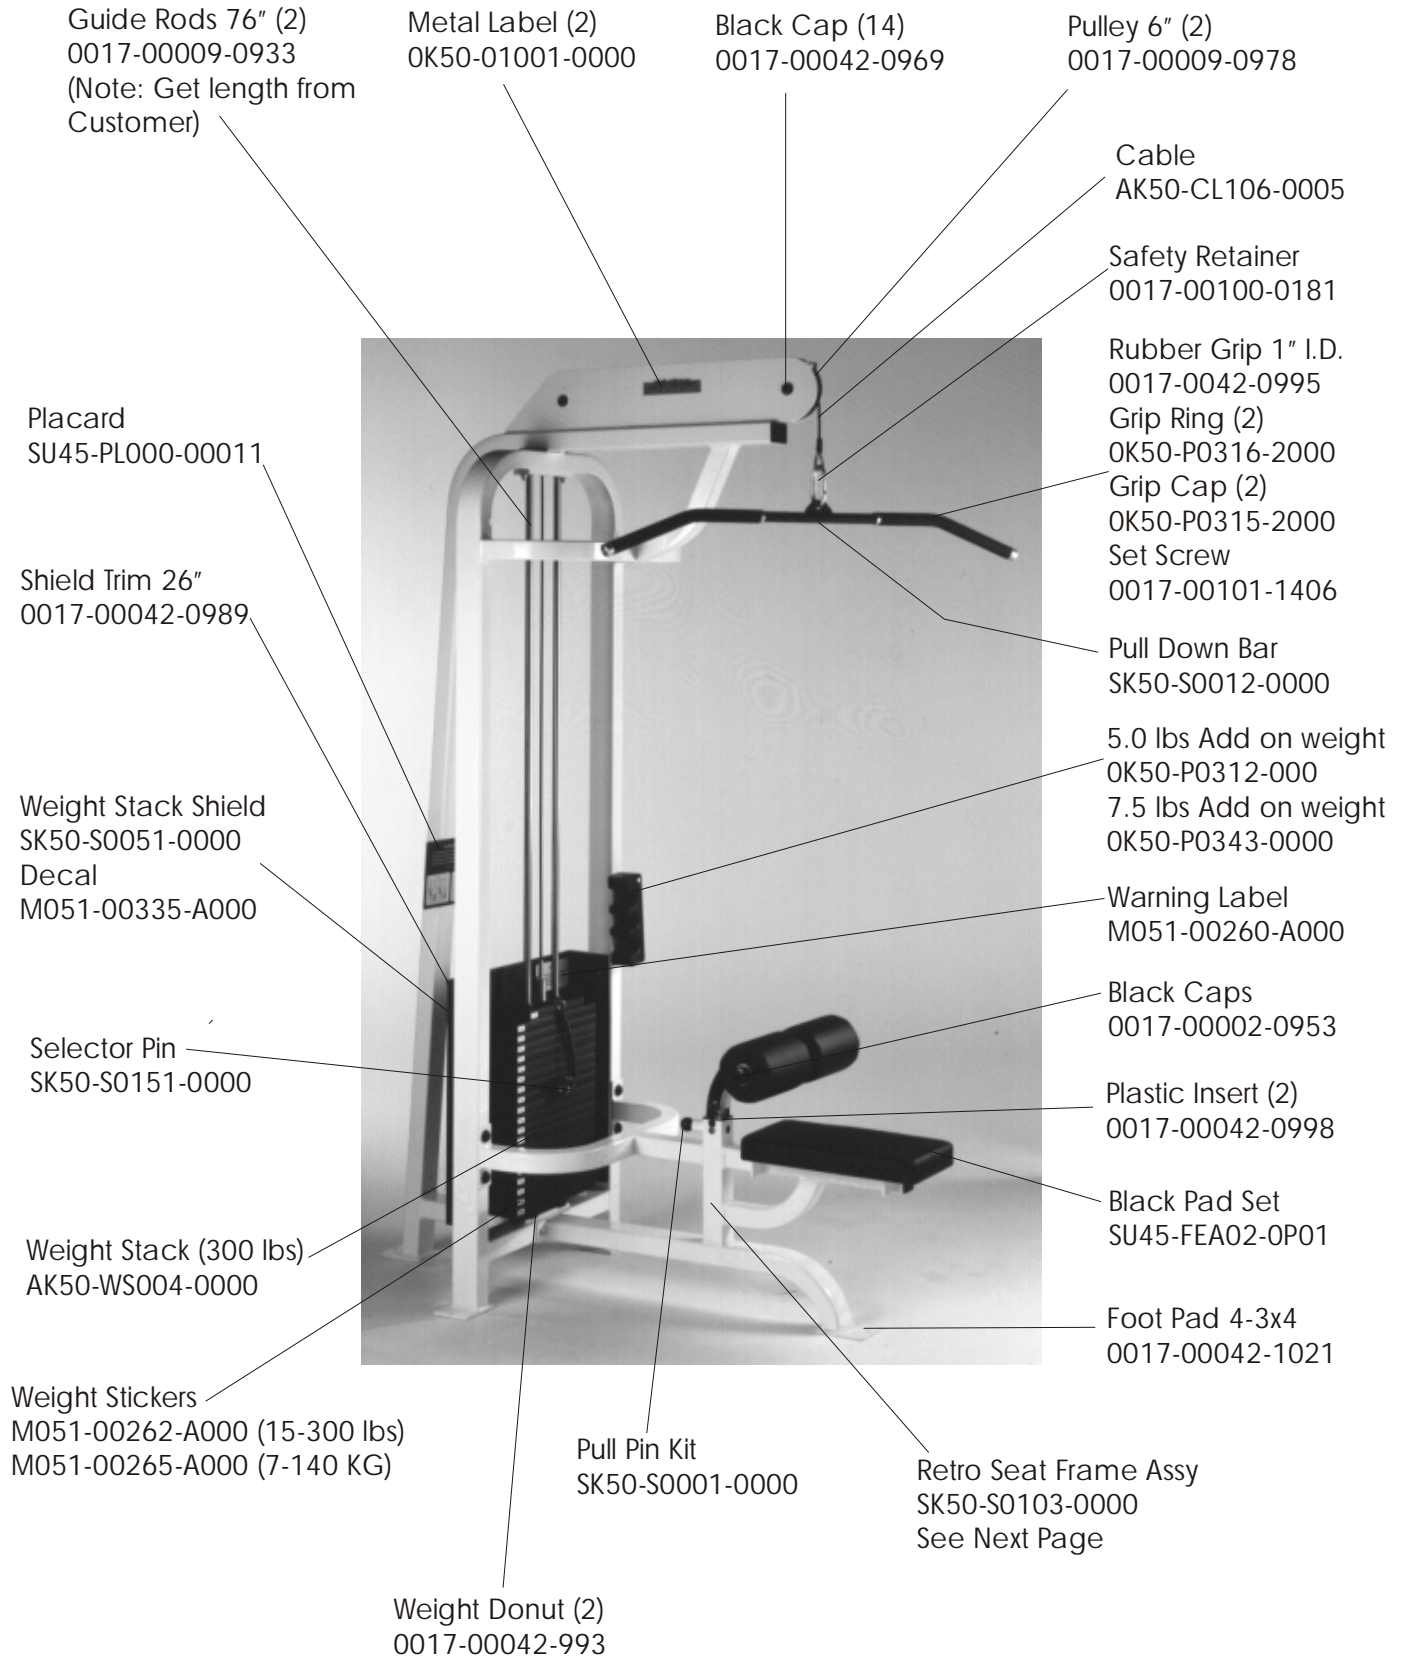

STRENGTH 9000 SERIES TRAINING EQUIPMENT

SU45 Lat Pulldown

STRENGTH 9000 SERIES TRAINING EQUIPMENT

SU45 Lat Pulldown Seat Frame Assembly

Bushing 3/4"
0017-00004-0929

Thigh Restraint
SM15-S0002-0000

Pull Pin
SK50-S0006-0000

Shaft Collar
0017-00009-0942
Black Rubber Cap
0017-00042-0953

Washers
0017-00104-0316

Grooved Pin Stop
OK50-P0590-0000
Retaining Clip
0017-00100-0190

Lat Bench Service Kit
(w/weldments & hardware)
SL50-S0103-0000